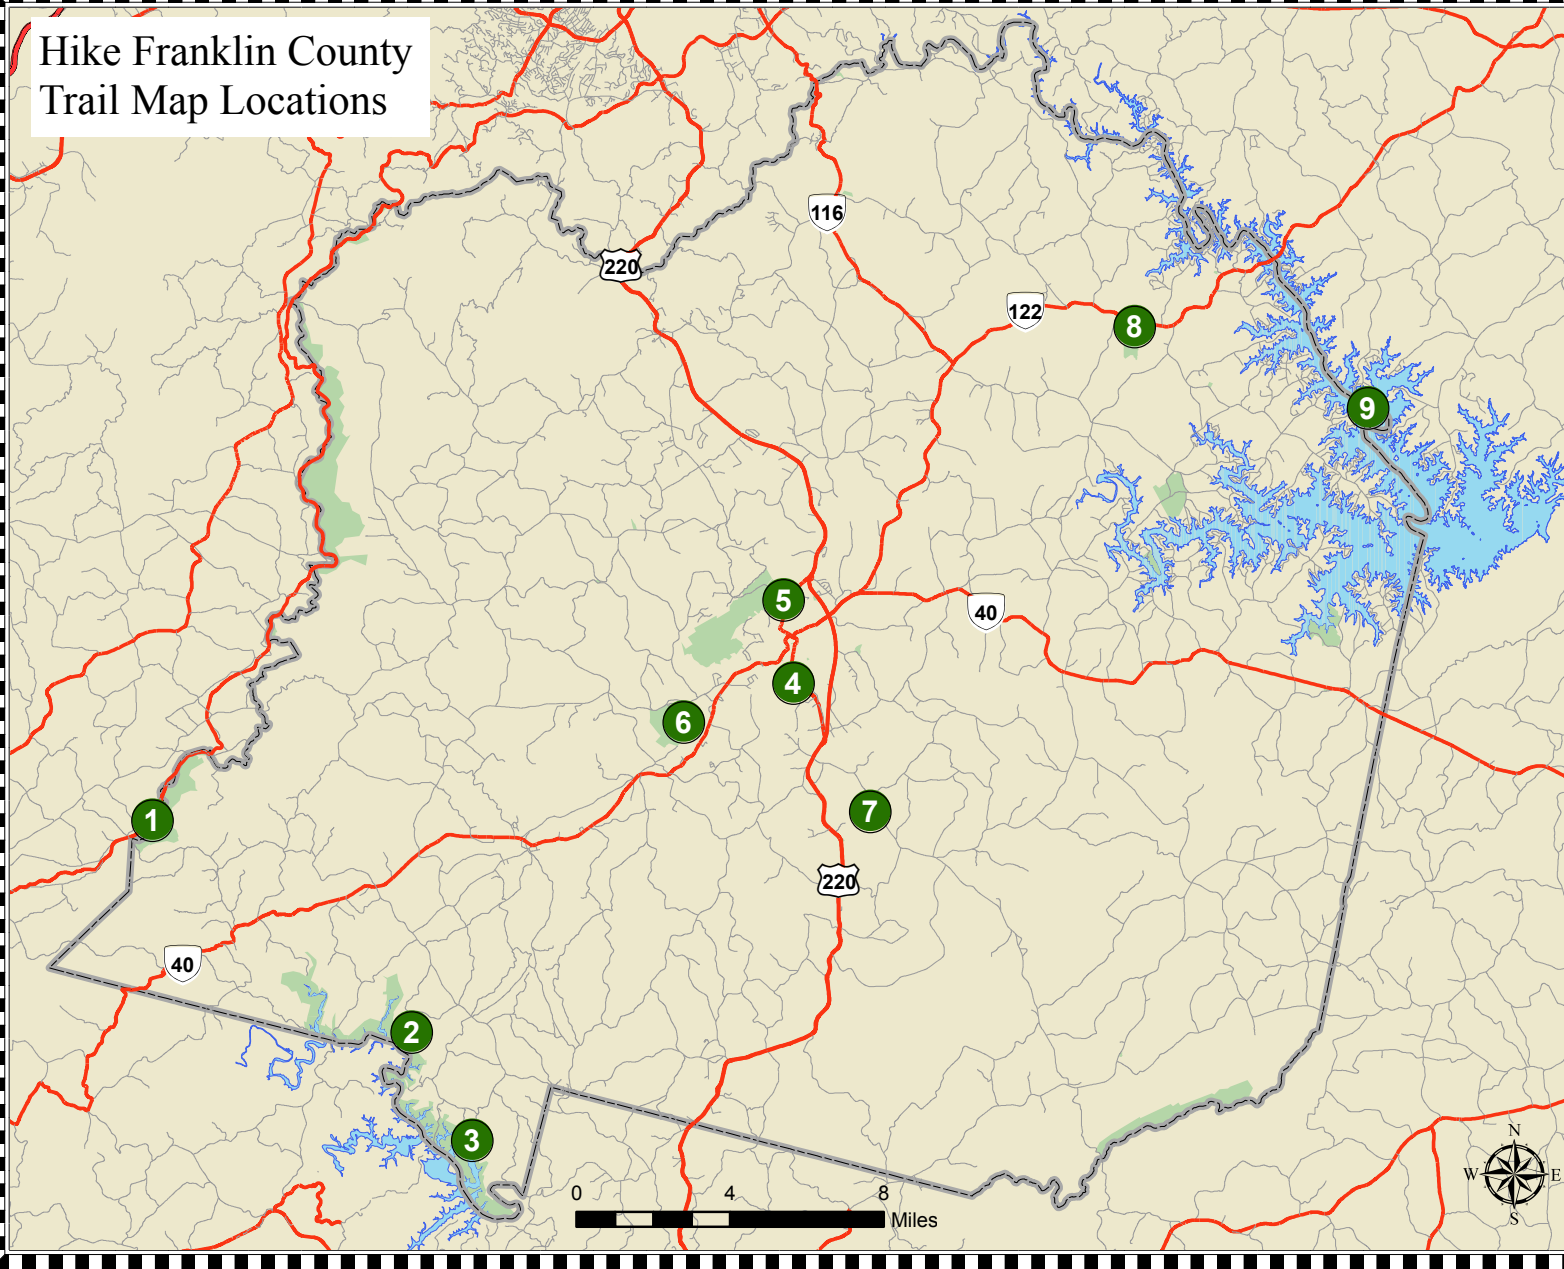

## Hike Franklin County Trail Map Locations

### Trail Map Names:

1. Smart View  
Recreational Area
2. Jamison Mill  
Interpretive Trail
3. Dogwood Glen Trail &  
Salthouse Branch Park
4. Uptown Trail
5. Grassy Hill &  
YMCA Trails
6. Waid Recreation Area
7. Franklin County  
Recreation Park
8. Booker T. Washington  
National Monument
9. Smith Mountain Lake

### Trail Rating System:

-  Beginner
-  Moderate
-  Advanced

### Hike Franklin County Information:

To see detailed maps, directions to the trail heads, and general information about each area, flip to the numbered map.

<http://www.franklincountyva.org/parks/>