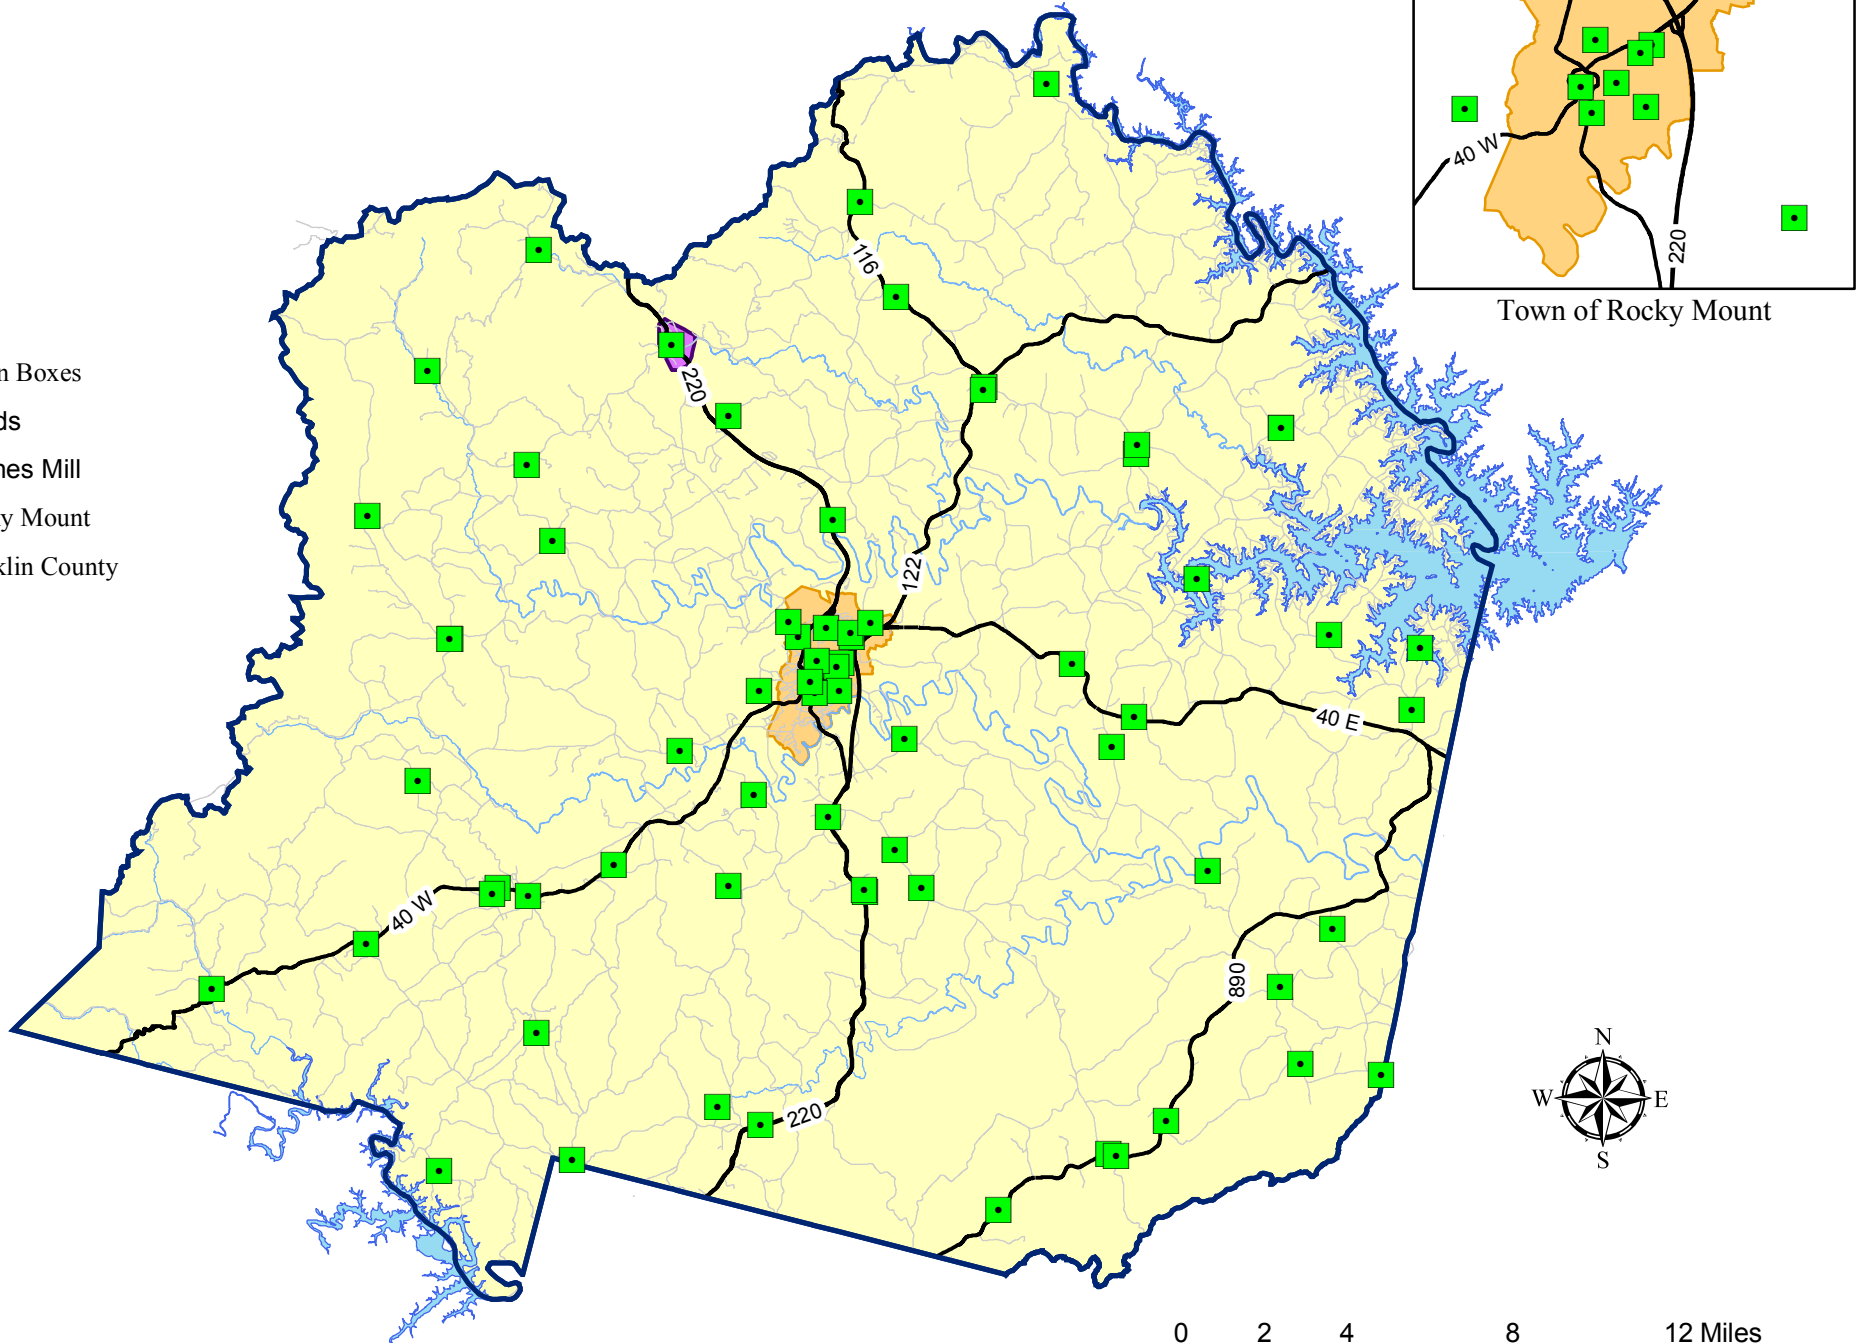

# Franklin County Green Box Locations

## Legend

-  Green Boxes
-  Roads
-  Boones Mill
-  Rocky Mount
-  Franklin County

Town of Rocky Mount